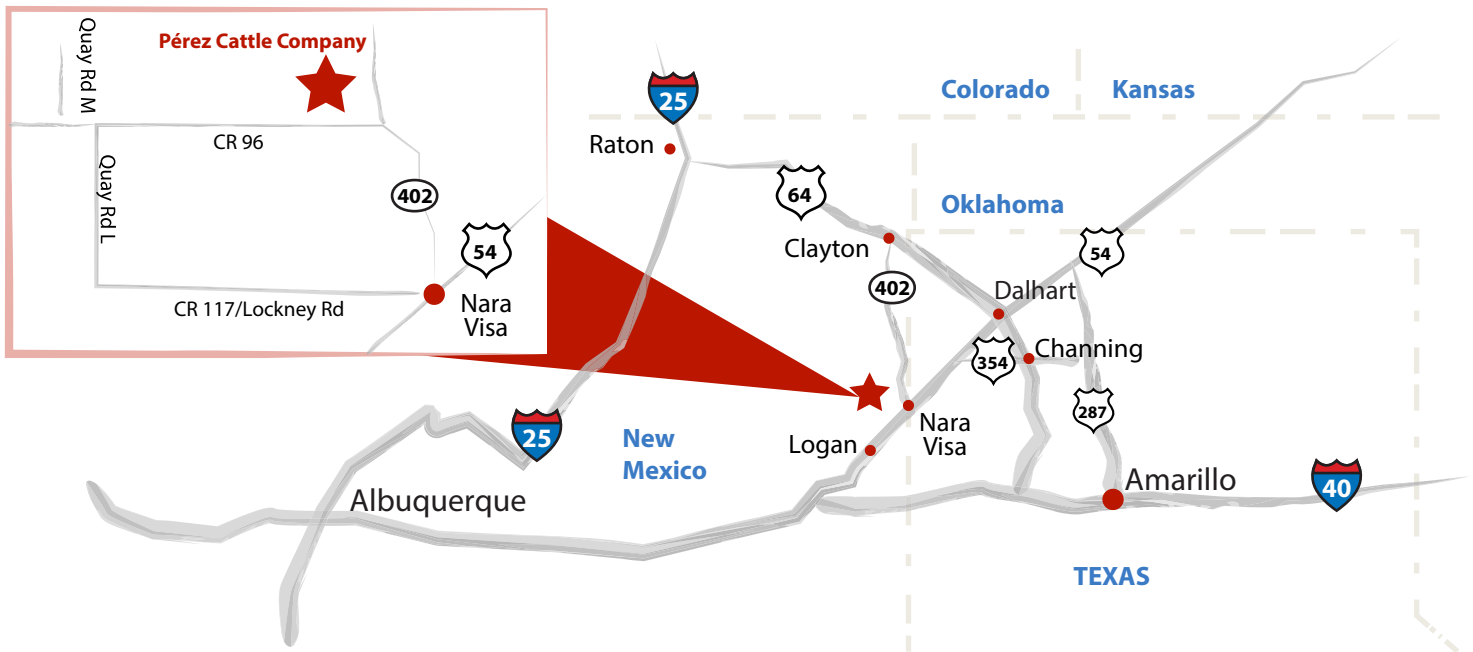

Sale Day Location

NEW SALE LOCATION

Pérez Cattle Company
901 Quay Road 96
Nara Visa, NM 88430

From Nara Visa, NM head north on HWY 402. Follow for 3.5 miles to Quay Road 96, turn left (west). Follow dirt road for 2 miles, sale location will be on the right-hand side.

From Clayton, NM head south on HWY 402. Follow for 58.5 miles to Quay Road 96, turn right (west). Follow dirt road for 2 miles, sale location will be on the right-hand side.

AIRPORT & DRIVE TIMES

Amarillo, TX International Airport – 2 hour
Albuquerque, NM International Airport – 3 1/2 hours
Private aircraft can fly into Tucumcari, NM or Dalhart, TX

ACCOMMODATIONS

Dalhart, TX—1 Hour (Note: Dalhart is on Central Time)

Holiday Inn Express | 806.244.1001
Highway 87 South | Dalhart, TX 79022

Logan, NM – 30 Minutes

Budget Inn Express | 575-487-2929
501 US-54 | Logan, NM 88426

Yucca Motel | 575-487-2272

401 US-54 | Logan, NM 88426

PÉREZ

CATTLE COMPANY